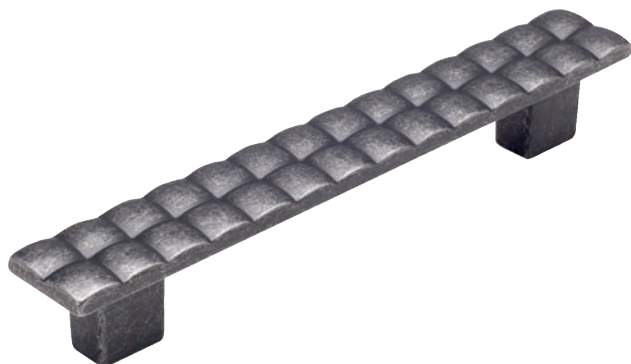

PREMIUM

Cell Handle

Code	Finish	Centres
48993	Matt Pewter	128mm

Cell Knob

Code	Finish	Diameter
15860	Matt Pewter	32mm

Traditional Handles

PREMIUM

Kentucky Handle