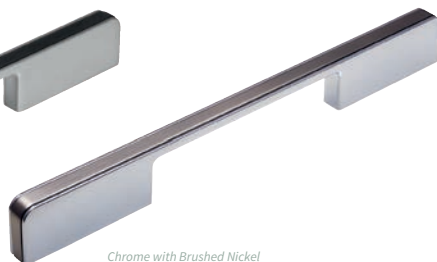

Chrome with Brushed Nickel

PREMIUM+