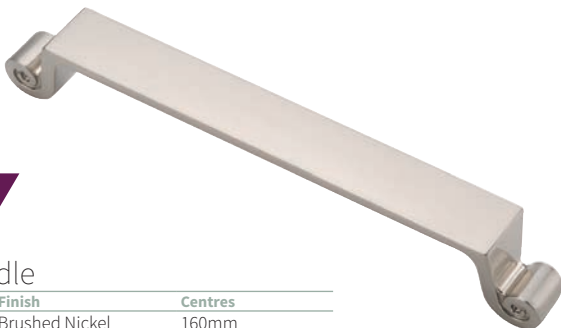

Ellittico Handle

Code	Finish	Centres
67917	Chrome	224mm

STANDARD

Balestra Handle

Code	Finish	Centres
82954	Brushed Nickel	128mm

PREMIUM

Scroll Handle

Code	Finish	Centres
99752	Brushed Nickel	160mm

Scroll Knob

Code	Finish	Diameter
08695	Brushed Nickel	28mm

Contemporary Handles

Brushed Nickel

Chrome

PREMIUM+

Cortar Centre Handle

Code	Finish	Centres
20472	Brushed Nickel	192mm
72114	Chrome	192mm