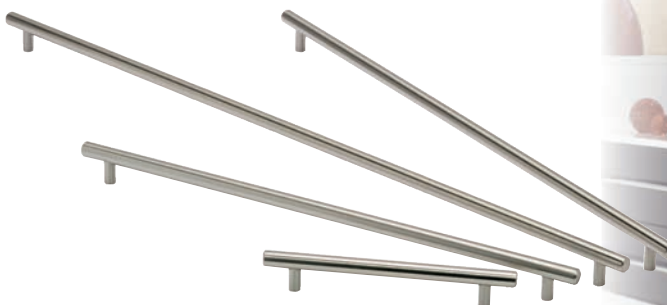

STANDARD

Chunky Bar Handle

Brushed Nickel, 16mm diameter

Code	Finish	Centres
60875	Brushed Nickel	128mm
22374	Brushed Nickel	177mm
22840	Brushed Nickel	377mm
11475	Brushed Nickel	450mm
08795	Brushed Nickel	477mm
03542	Brushed Nickel	595mm
36162	Brushed Nickel	775mm
35580	Brushed Nickel	1125mm