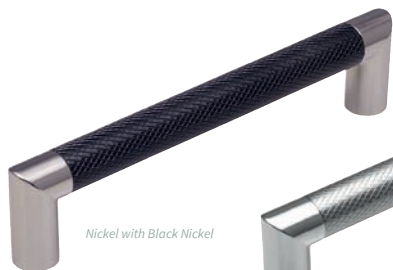

Modern Classic Handles

Brushed Nickel

Chrome

PREMIUM

Cascara Handle

Code	Finish	Centres
75587	Brushed Nickel	96mm
04850	Chrome	96mm

STANDARD

Ponte Handle

Code	Finish	Centres
40458	Chrome	160mm
89864	Chrome	320mm

PREMIUM

Strap Handle

Code	Finish	Centres
79727	Brushed Nickel	160mm
52902	Brushed Nickel	384mm

Contemporary Handles

Nickel with Black Nickel

Nickel with Brushed Nickel