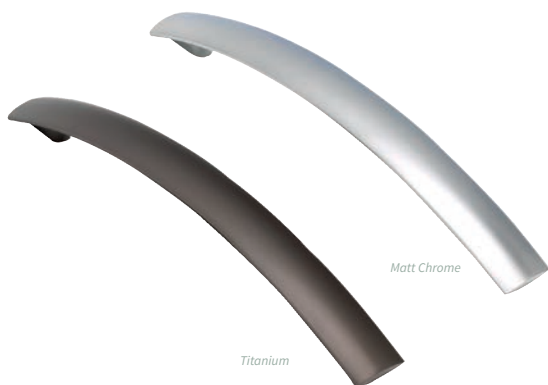

PREMIUM

Bridge Handle

Code	Finish	Centres
36989	Brushed Nickel	192mm