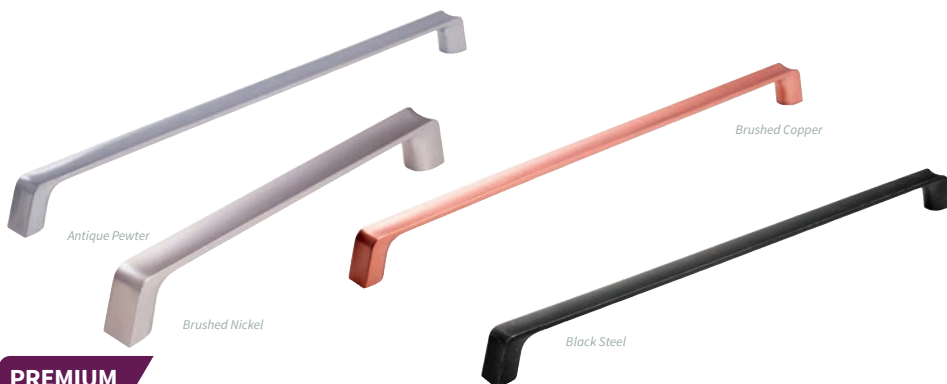

Leben Handle

Code	Finish	Centres
27475	Brushed Nickel	160mm
77036	Brushed Nickel	320mm
36610	Chrome	160mm
86649	Chrome	320mm

Modern Classic Handles

PREMIUM+

Puente Handle

Code	Finish	Centres
07351	Antique Silver	192mm
31897	Antique Silver	256mm
73201	Brushed Nickel	128mm
66005	Brushed Nickel	192mm
48514	Brushed Nickel	256mm
36428	Chrome	128mm
35985	Chrome	192mm
25138	Chrome	256mm
50054	Chrome / Swarovski	192mm
30473	Chrome / Swarovski	256mm