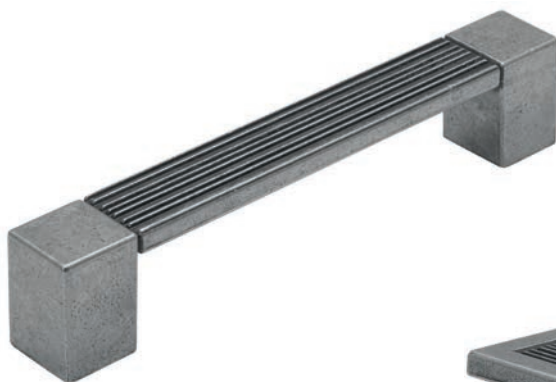

PREMIUM

Stockholm Handle

Code	Finish	Centres
68497	Antique Pewter	128mm

Stockholm Knob

Code	Finish	Diameter
60779	Antique Pewter	35mm