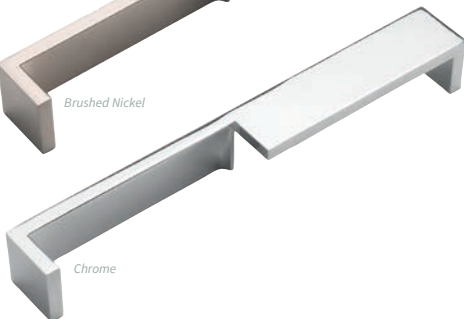

Contemporary Handles

Chrome

Satin Brushed Nickel

Brushed Nickel

Chrome

PREMIUM

Stadion Handle

Code	Finish	Centres
32515	Chrome	32mm
21205	Chrome	160mm
35559	Satin Brushed Nickel	32mm
72247	Satin Brushed Nickel	160mm