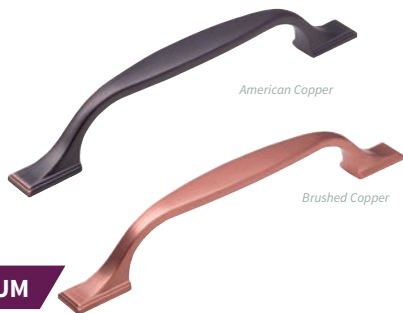

American Copper

Brushed Copper

Brushed Nickel

Chrome

PREMIUM

Marlborough Handle

Code	Finish	Centres
84282	American Copper	128mm
16641	Brushed Copper	128mm
29735	Brushed Nickel	128mm
19196	Chrome	128mm

American Copper