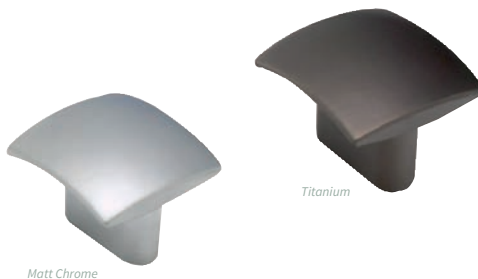

PREMIUM

Bridge Handle

Code	Finish	Centres
36989	Brushed Nickel	192mm

STANDARD

Strap Handle

Code	Finish	Centres
11642	Matt Chrome	160mm
00860	Titanium	160mm

Strap Knob

Code	Finish	Centres
26585	Matt Chrome	16mm
13536	Titanium	16mm