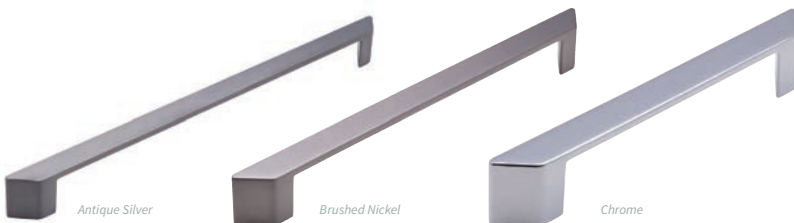

Edge Handle

Code	Finish	Centres
17557	Brushed Nickel	160mm
36724	Chrome	160mm

PREMIUM

Antique Silver

Brushed Nickel

Chrome

Agudo Handle

Code	Finish	Centres
23608	Antique Silver	128mm
62974	Antique Silver	192mm
10243	Antique Silver	256mm
77965	Brushed Nickel	128mm
35460	Brushed Nickel	192mm
40373	Brushed Nickel	256mm
70550	Chrome	128mm
99393	Chrome	192mm
33048	Chrome	256mm