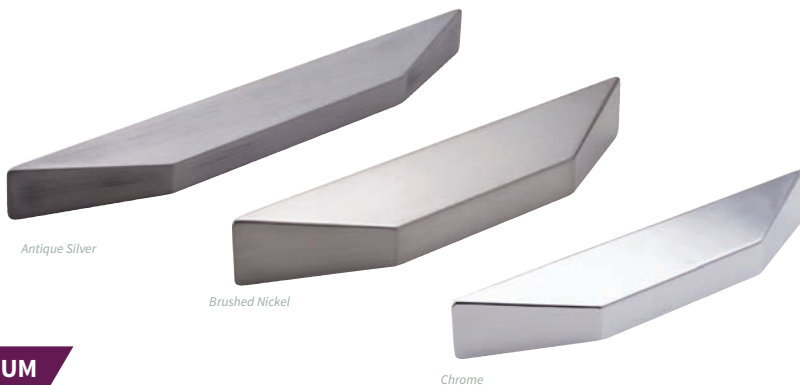

Arch Handle

Code	Finish	Centres
55536	Brushed Nickel	128mm
05374	Brushed Nickel	192mm

PREMIUM+

Repisa Handle

Code	Finish	Centres
56803	Brushed Nickel	160mm

Contemporary Handles

PREMIUM

Prisma Handle