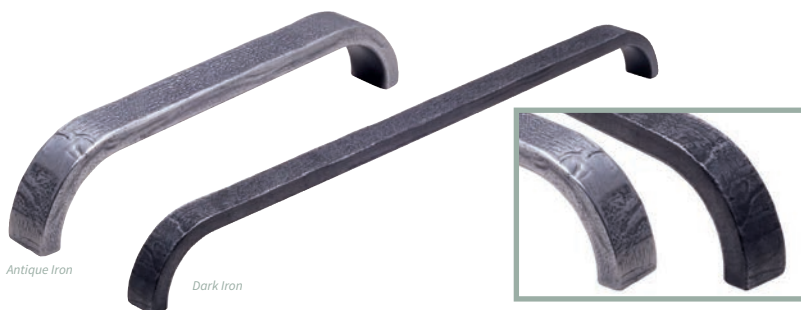

Traditional Handles

PREMIUM

Bauer Handle

Code	Finish	Centres
64799	Black	160mm
93642	Black	320mm
33226	Stone	160mm
79851	Stone	320mm

PREMIUM+

Roh Handle

Code	Finish	Centres
99712	Antique Iron	160mm
04303	Antique Iron	320mm
72223	Dark Iron	160mm
54673	Dark Iron	320mm

PREMIUM

Copper Bar Handle

Code	Finish	Centres
50130	Antique Copper	128mm
58556	Antique Copper	160mm
63184	Antique Copper	256mm