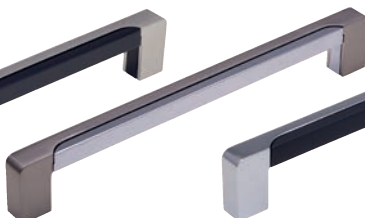

Chrome with Black

Brushed Nickel with Chrome