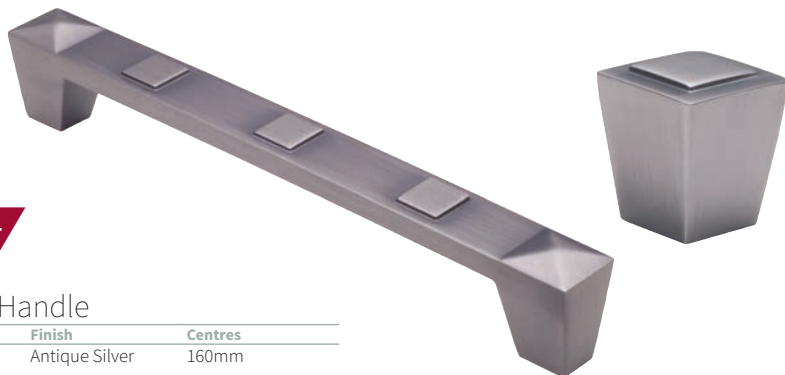

PREMIUM

Copper Bar Handle

Code	Finish	Centres
50130	Antique Copper	128mm
58556	Antique Copper	160mm
63184	Antique Copper	256mm

Traditional Handles

PREMIUM+

Cambron Handle

Code	Finish	Centres
58851	Antique Silver	160mm