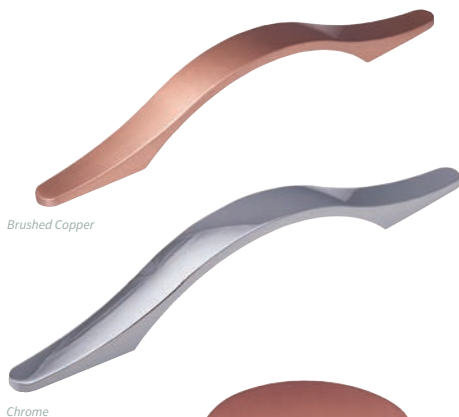

Brushed Copper

Chrome

PREMIUM+

Malvern Handle

Code	Finish	Centres
22810	American Copper	128mm
44335	Brushed Copper	128mm
72062	Brushed Nickel	128mm
05292	Chrome	128mm