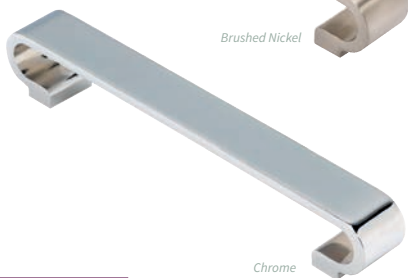

STANDARD

Circular Strip Handle

Code	Finish	Centres
96537	Brushed Nickel	160mm

PREMIUM

Inward Taper Handle

Code	Finish	Centres
62601	Brushed Nickel	160mm

STANDARD

Swept D Handle

Code	Finish	Centres
98313	Brushed Nickel	128mm

STANDARD

Shaped D Handle

Code	Finish	Centres
56141	Matt Nickel	96mm

STANDARD

Eye Handle

Code	Finish	Centres
74469	Matt Nickel	128mm

PREMIUM

Cylinder Handle

Code	Finish	Centres
47792	Brushed Chrome	160mm

Brushed Nickel

Chrome

PREMIUM

Double G Handle

Code	Finish	Centres
20622	Brushed Nickel	160mm
63487	Chrome	160mm

PREMIUM

Wide Strap Handle

Code	Finish	Centres
80401	Brushed Nickel	192mm

Essential Handles

Matt Chrome

Brushed Nickel

Scoop Inset Handle

For use with the Scoop style from the Aspire range.

Code	Finish	Centres
39167	Matt Chrome	160mm
21897	Brushed Nickel	160mm