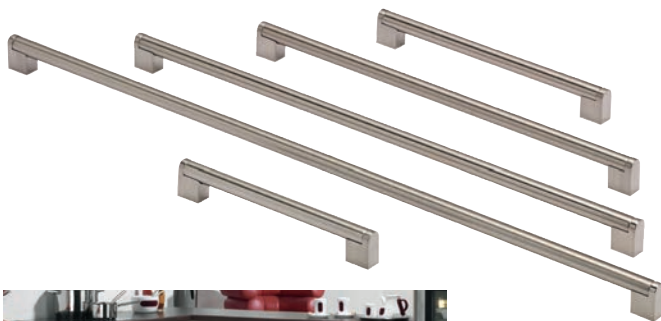

STANDARD

The ideal choice for both form and function, these handles will provide the perfect finishing touch.

PREMIUM

A little bit different from the norm, these handles will help any design stand out from the crowd.

PREMIUM+

For that extra touch of class these are our highest quality handles, guaranteed to really make a statement.

160mm

256mm

Bar and Bow Handles

Key Bar Handle

Brushed Nickel, 22mm diameter

Code	Finish	Centres
77120	Brushed Nickel	156mm
38922	Brushed Nickel	256mm
25784	Brushed Nickel	356mm
55911	Brushed Nickel	456mm
64047	Brushed Nickel	632mm
80073	Brushed Nickel	758mm