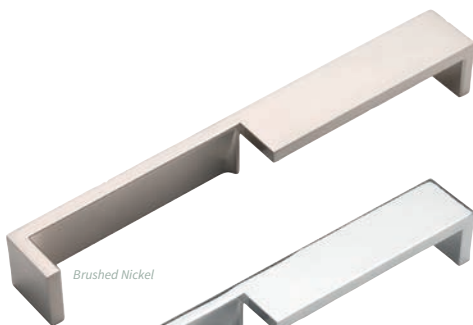

Brushed Nickel