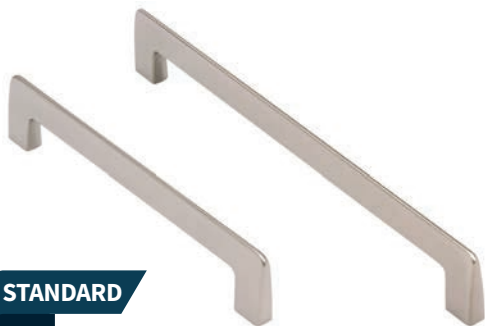

STANDARD

Slim D Handle

Code	Finish	Centres
97331	Brushed Nickel	160mm
34773	Brushed Nickel	224mm