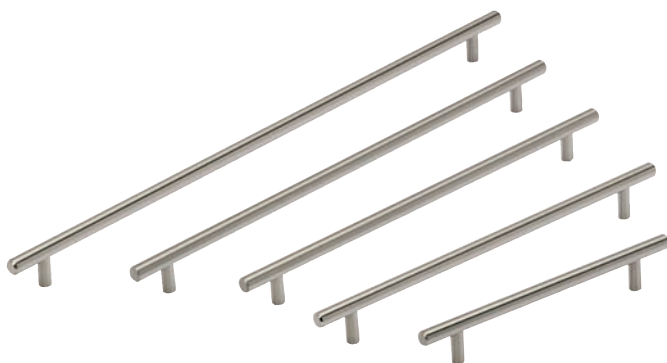

Bar and Bow Handles

STANDARD

Standard Bar Handle

Brushed Nickel, 12mm diameter

Code	Finish	Centres
48429	Brushed Nickel	96mm
70504	Brushed Nickel	128mm
64038	Brushed Nickel	160mm
32682	Brushed Nickel	256mm
90957	Brushed Nickel	352mm
34079	Brushed Nickel	448mm
00149	Brushed Nickel	640mm
54305	Brushed Nickel	1080mm