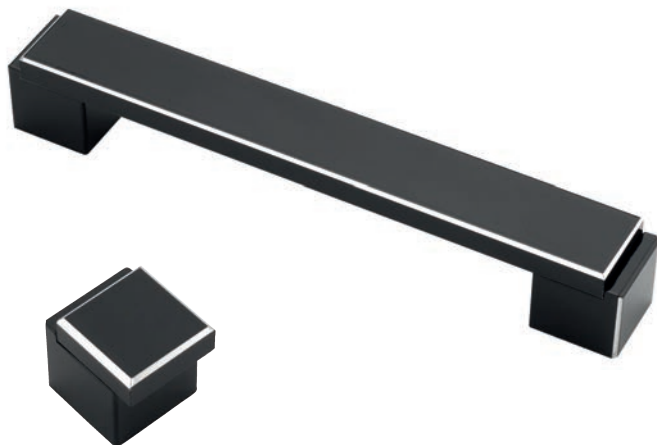

PREMIUM+

Ritto Handle

Code	Finish	Centres
72311	Black Gloss	160mm

Ritto Knob

Code	Finish	Diameter
34671	Black Gloss	25mm